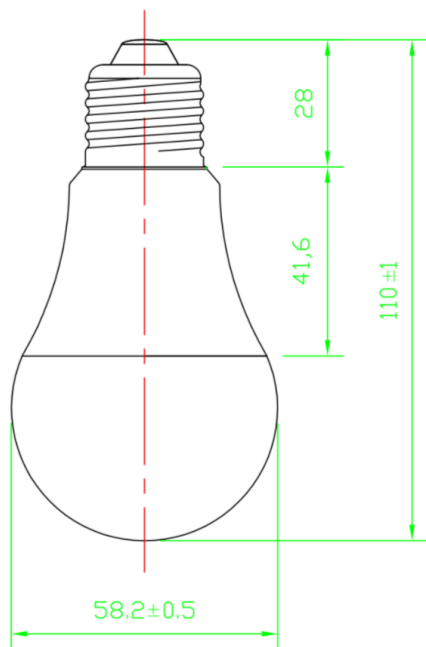

**PHOTOMETRIC SPECIFICATIONS**

<b>Light output:</b>	800-1050 lumens	<b>CRI Ra:</b>	95+
<b>Luminous efficacy:</b>	80 lm/W	<b>CRI R9:</b>	90+
<b>Light distribution:</b>	320 degrees	<b>TM-30-15 R<sub>i</sub>/ R<sub>g</sub>:</b>	90+/100
<b>Lifetime (L70):</b>	25,000 hours		

**MECHANICAL SPECIFICATIONS**

<b>Length:</b>	4.33 in (110 mm)
<b>Diameter:</b>	2.29 in (58.2 mm)
<b>Bulb cover:</b>	Polycarbonate
<b>Lamp base:</b>	Aluminum

**MECHANICAL DRAWING & DIMENSIONS (in mm)**

**PART NUMBERS AND ORDERING**