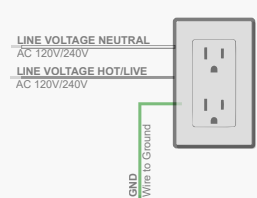

CERTIFICATIONS

EXAMPLE CONNECTION DIAGRAMS

CONNECTING TO A COMPLETE REEL WITH DC JACKS INTACT

STANDARD WALL-PLUG OUTLET
AC 120/240V