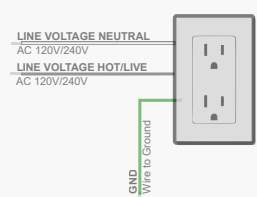

CONNECTING TO A CUT OR PARTIAL REEL WITHOUT DC JACKS

STANDARD WALL-PLUG OUTLET
AC 120/240V