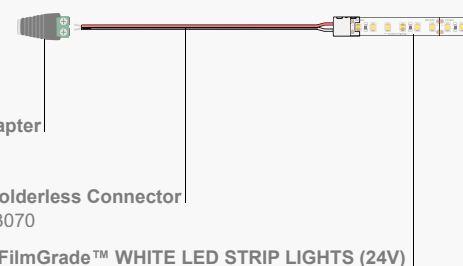

FilmGrade™ DC Power Supply (24V)
PART NUMBER 3092

PN 7094 Female DC Adapter
PART NUMBER 7094

PN 3070 - LED Solderless Connector
PART NUMBER 3070

Cut Segment of FilmGrade™ WHITE LED STRIP LIGHTS (24V)
PART NUMBER 3002